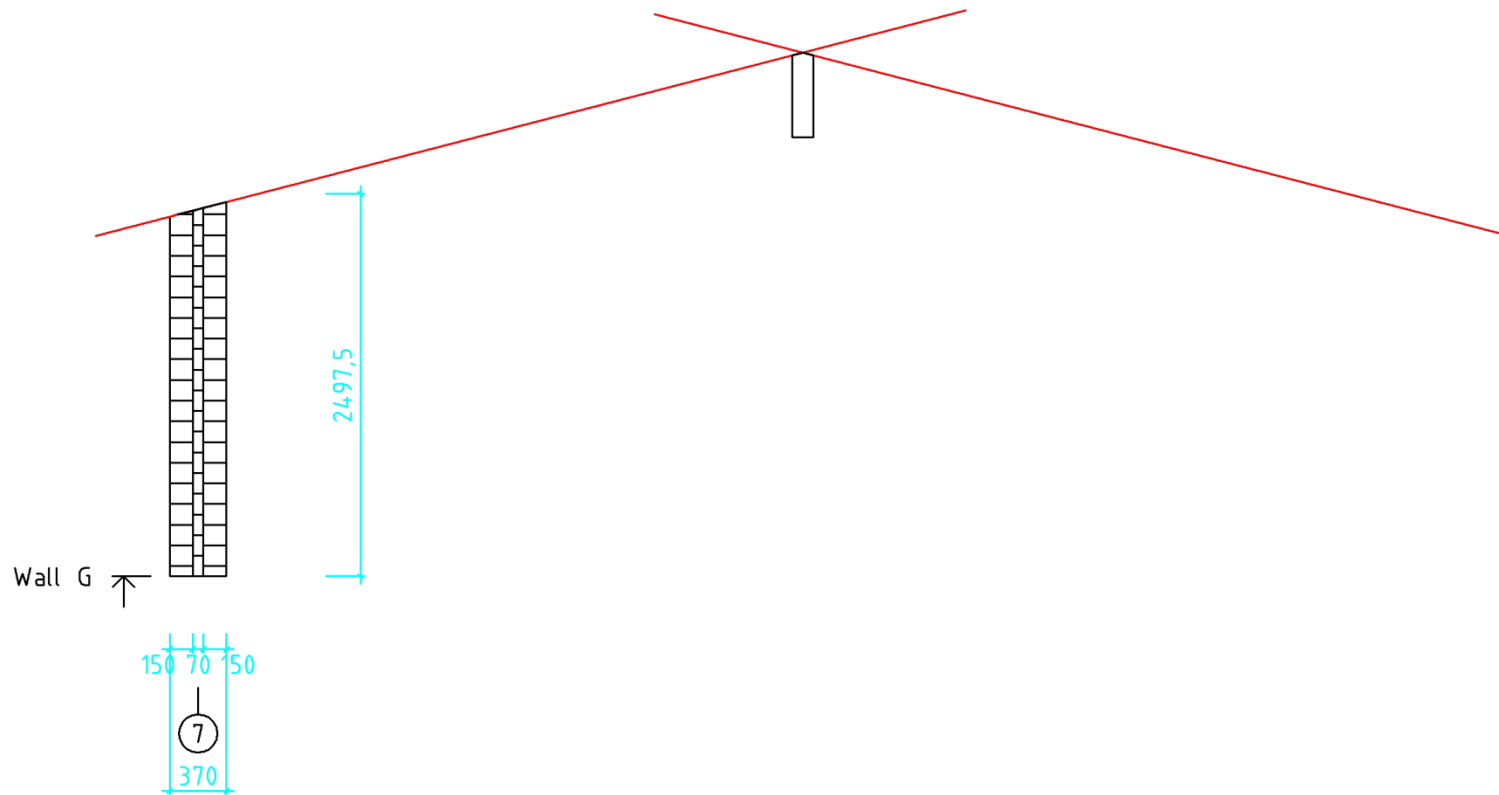

Code	422 Hans Peter Wollesen	Sheet	8
Drawing	Wall G	Scale	1:100
Material	7.0x13.5	Date	18.11.2015
Designed by	E.Üksvärav	File	422_RC_Parken.dwg