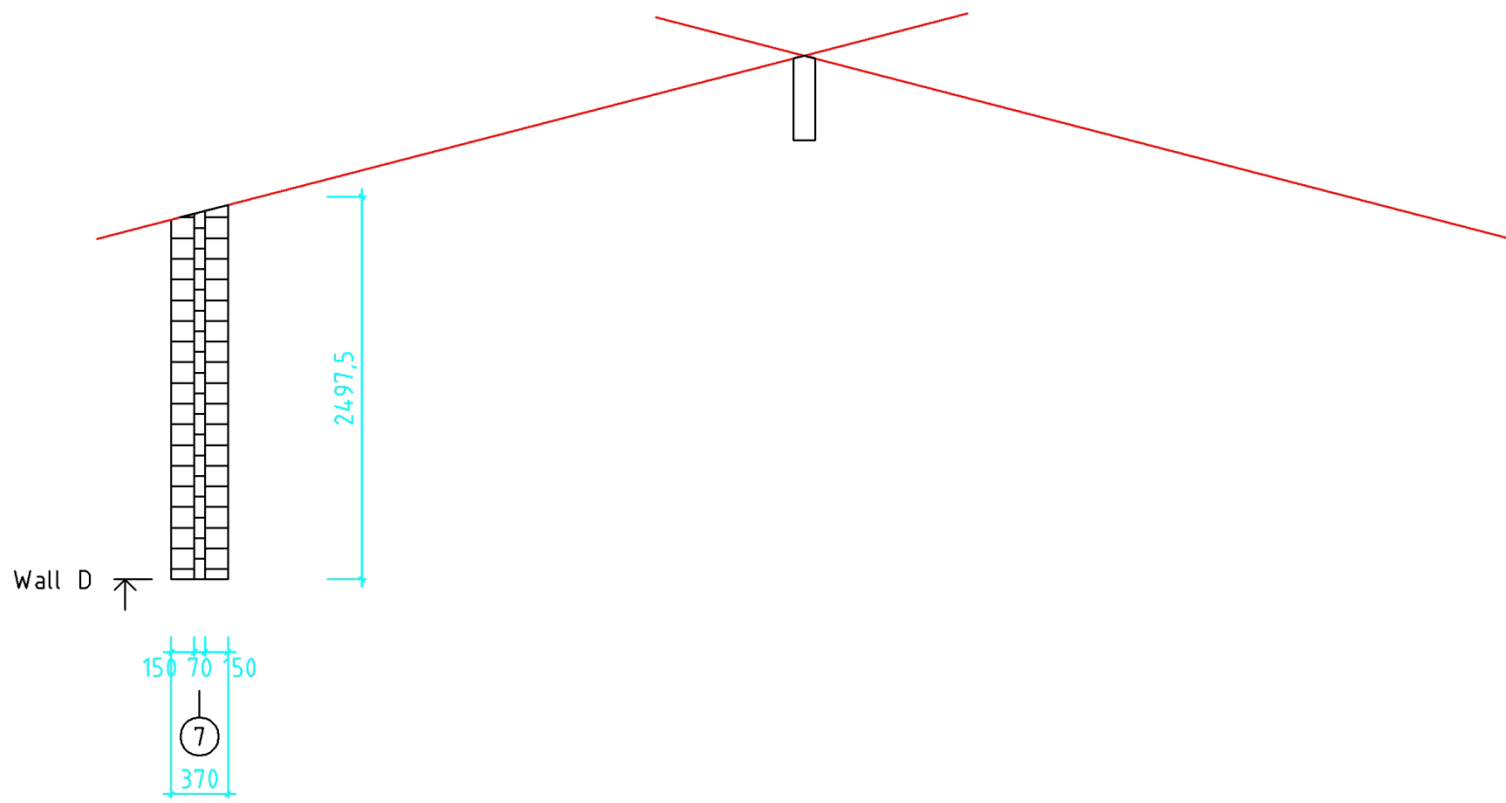

Code	422 Hans Peter Wollesen	Sheet	1
Drawing	Plan view	Scale	1:100
Material	68x130	Date	18.11.2015
Designed by	E.Üksvärav	File	422_RC_Parken.dwg

Code	422 Hans Peter Wollesen	Sheet	2
Drawing	Wall A	Scale	1:100
Material	7.0x13.5	Date	18.11.2015
Designed by	E.Üksvärav	File	422_RC_Parken.dwg

Wall B ↗

Code	422 Hans Peter Wollesen	Sheet	3
Drawing	Wall B	Scale	1:100
Material	7.0x13.5	Date	18.11.2015
Designed by	E.Üksvärav	File	422_RC_Parken.dwg

Code	422 Hans Peter Wollesen	Sheet	4
Drawing	Wall C	Scale	1:100
Material	7.0x13.5	Date	18.11.2015
Designed by	E.Üksvärav	File	422_RC_Parken.dwg