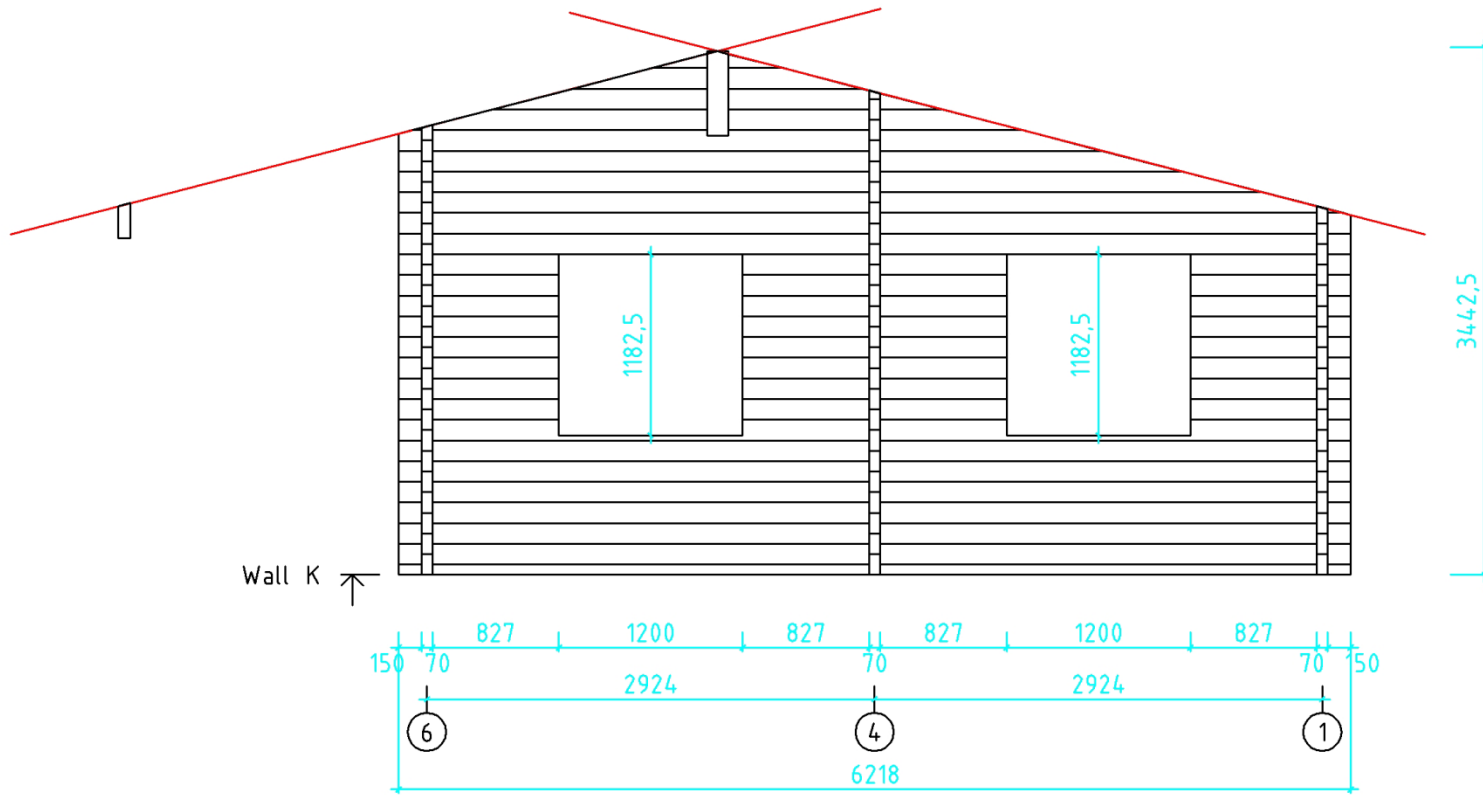

Code	422 Hans Peter Wollesen	Sheet	12
Drawing	Wall K	Scale	1:100
Material	7.0x13.5	Date	18.11.2015
Designed by	E.Üksvärav	File	422_RC_Parken.dwg