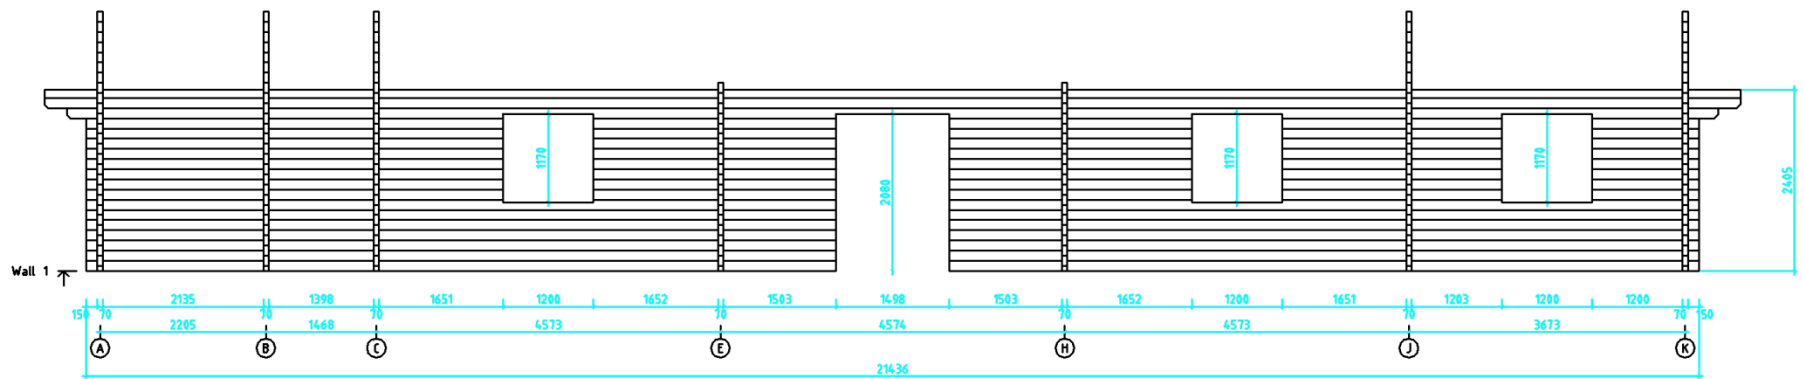

Code	422 Hans Peter Wollesen	Sheet	13
Drawing	Wall 1	Scale	1:100
Material	7.0x13.5	Date	18.11.2015
Designed by	E.Üksvärav	File	422_RC_Parken.dwg