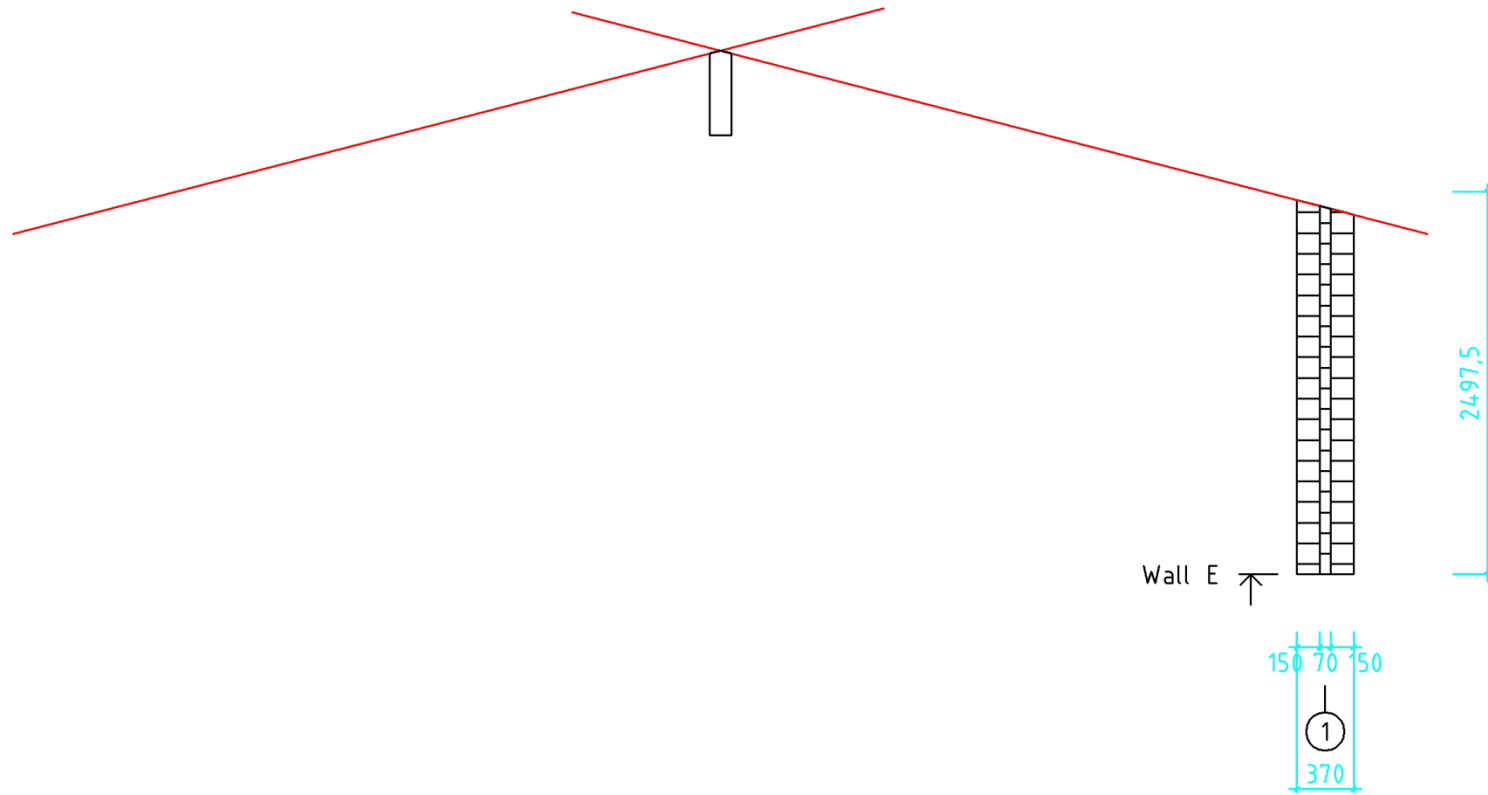

Code	422 Hans Peter Wollesen	Sheet	6
Drawing	Wall E	Scale	1:100
Material	7.0x13.5	Date	18.11.2015
Designed by	E.Üksvärav	File	422_RC_Parken.dwg