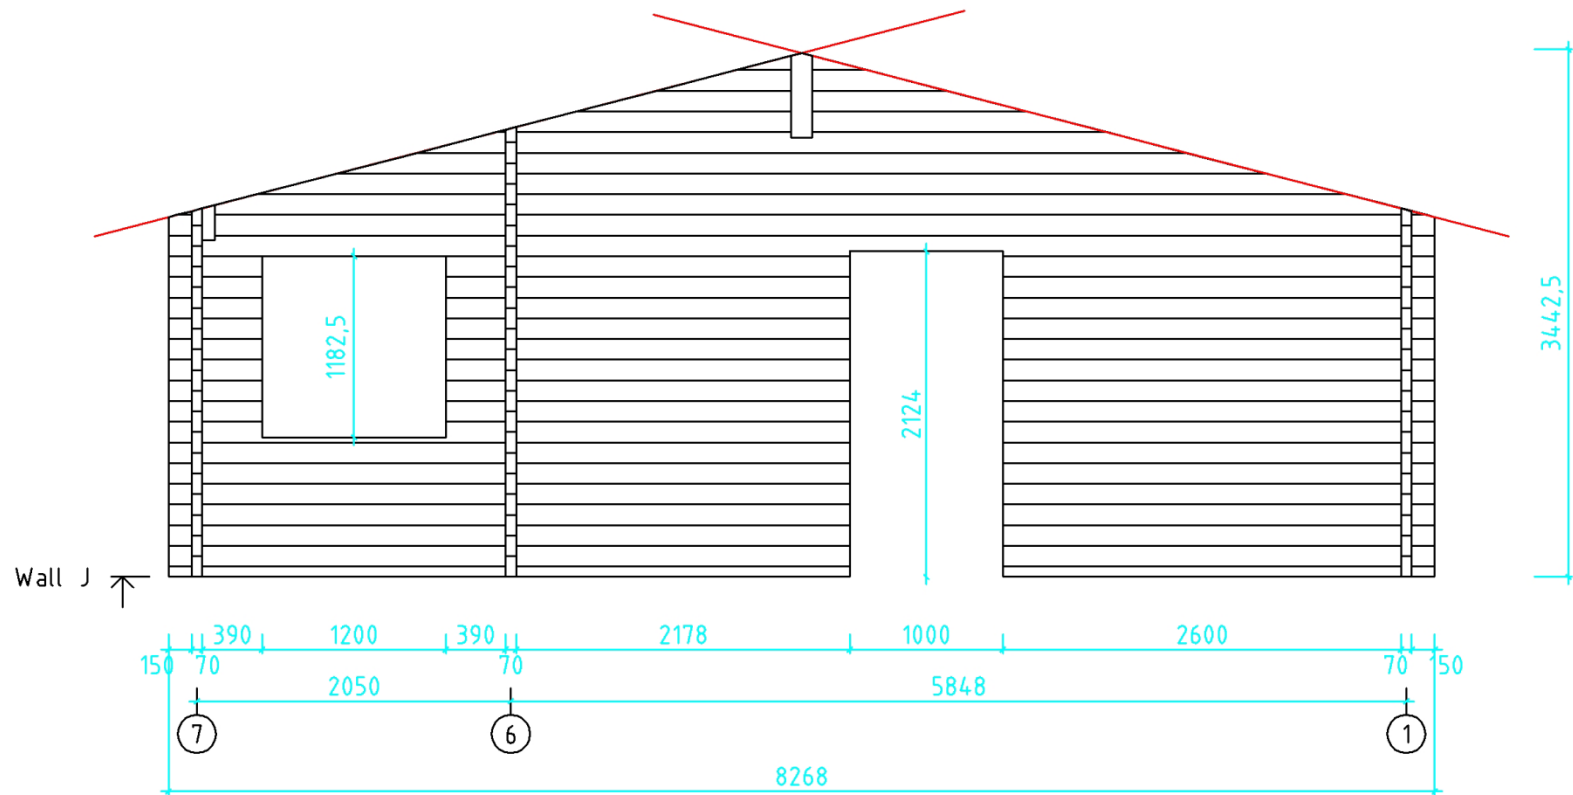

Code	422 Hans Peter Wollesen	Sheet	7
Drawing	Wall F	Scale	1:100
Material	7.0x13.5	Date	18.11.2015
Designed by	E.Üksvärav	File	422_RC_Parken.dwg

Code	422 Hans Peter Wollesen	Sheet	8
Drawing	Wall G	Scale	1:100
Material	7.0x13.5	Date	18.11.2015
Designed by	E.Üksvärav	File	422_RC_Parken.dwg

Code	422 Hans Peter Wollesen	Sheet	9
Drawing	Wall H	Scale	1:100
Material	7.0x13.5	Date	18.11.2015
Designed by	E.Üksvärav	File	422_RC_Parken.dwg

Code	422 Hans Peter Wollesen	Sheet	10
Drawing	Wall I	Scale	1:100
Material	7.0x13.5	Date	18.11.2015
Designed by	E.Üksvärav	File	422_RC_Parken.dwg