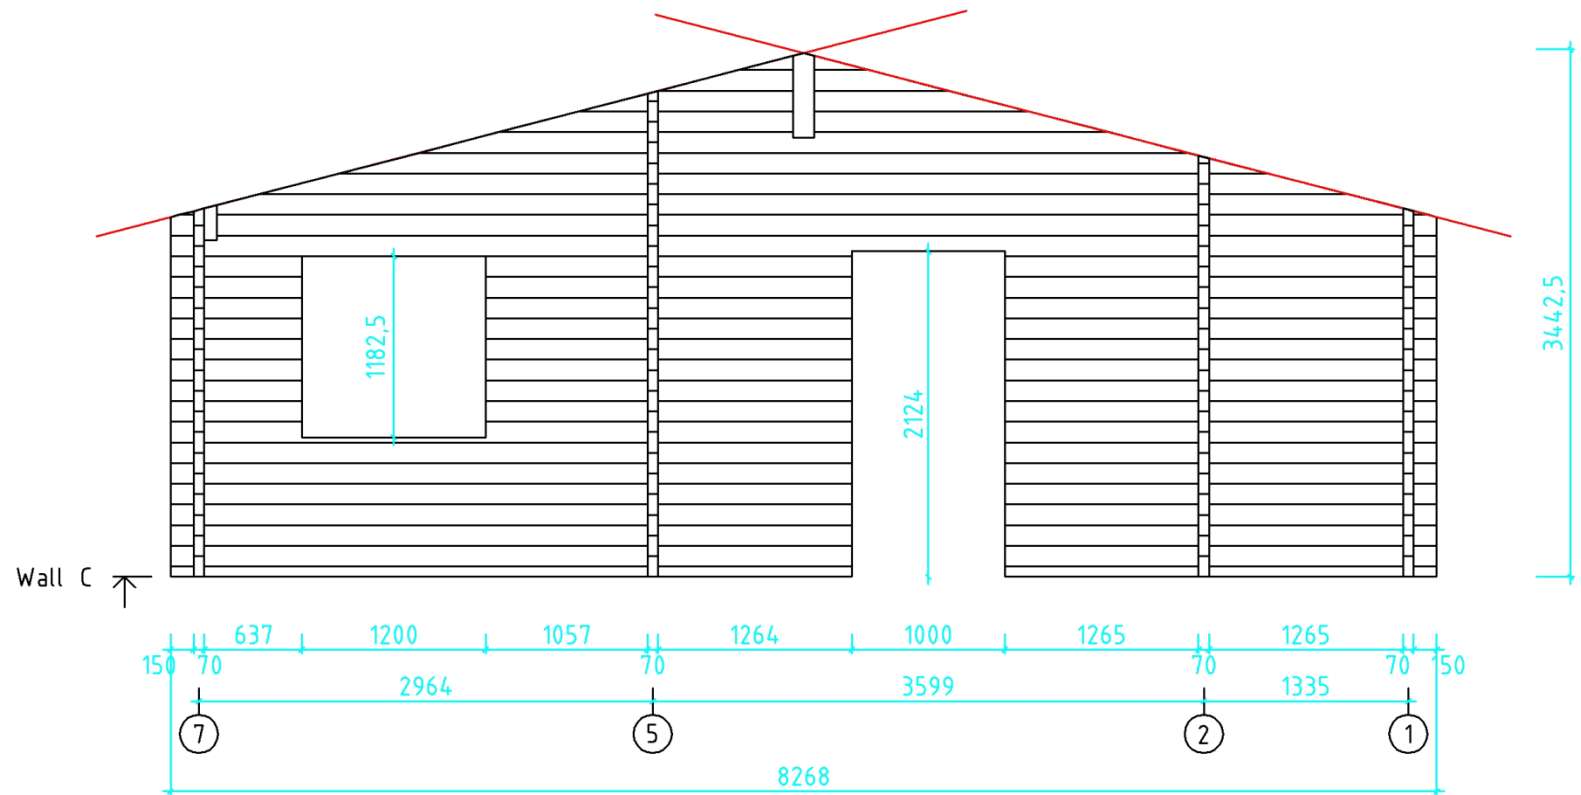

Code	422 Hans Peter Wollesen	Sheet	1
Drawing	Plan view	Scale	1:100
Material	68x130	Date	18.11.2015
Designed by	E.Üksvärav	File	422_RC_Parken.dwg

Code	422 Hans Peter Wollesen	Sheet	2
Drawing	Wall A	Scale	1:100
Material	7.0x13.5	Date	18.11.2015
Designed by	E.Üksvärav	File	422_RC_Parken.dwg

Wall B ↗

Code	422 Hans Peter Wollesen	Sheet	3
Drawing	Wall B	Scale	1:100
Material	7.0x13.5	Date	18.11.2015
Designed by	E.Üksvärav	File	422_RC_Parken.dwg

Code	422 Hans Peter Wollesen	Sheet	4
Drawing	Wall C	Scale	1:100
Material	7.0x13.5	Date	18.11.2015
Designed by	E.Üksvärav	File	422_RC_Parken.dwg

Code	422 Hans Peter Wollesen	Sheet	5
Drawing	Wall D	Scale	1:100
Material	7.0x13.5	Date	18.11.2015
Designed by	E.Üksvärav	File	422_RC_Parken.dwg

Code	422 Hans Peter Wollesen	Sheet	6
Drawing	Wall E	Scale	1:100
Material	7.0x13.5	Date	18.11.2015
Designed by	E.Üksvärav	File	422_RC_Parken.dwg

Code	422 Hans Peter Wollesen	Sheet	19
Drawing	Wall 7	Scale	1:100
Material	7.0x13.5	Date	18.11.2015
Designed by	E.Üksvärav	File	422_RC_Parken.dwg