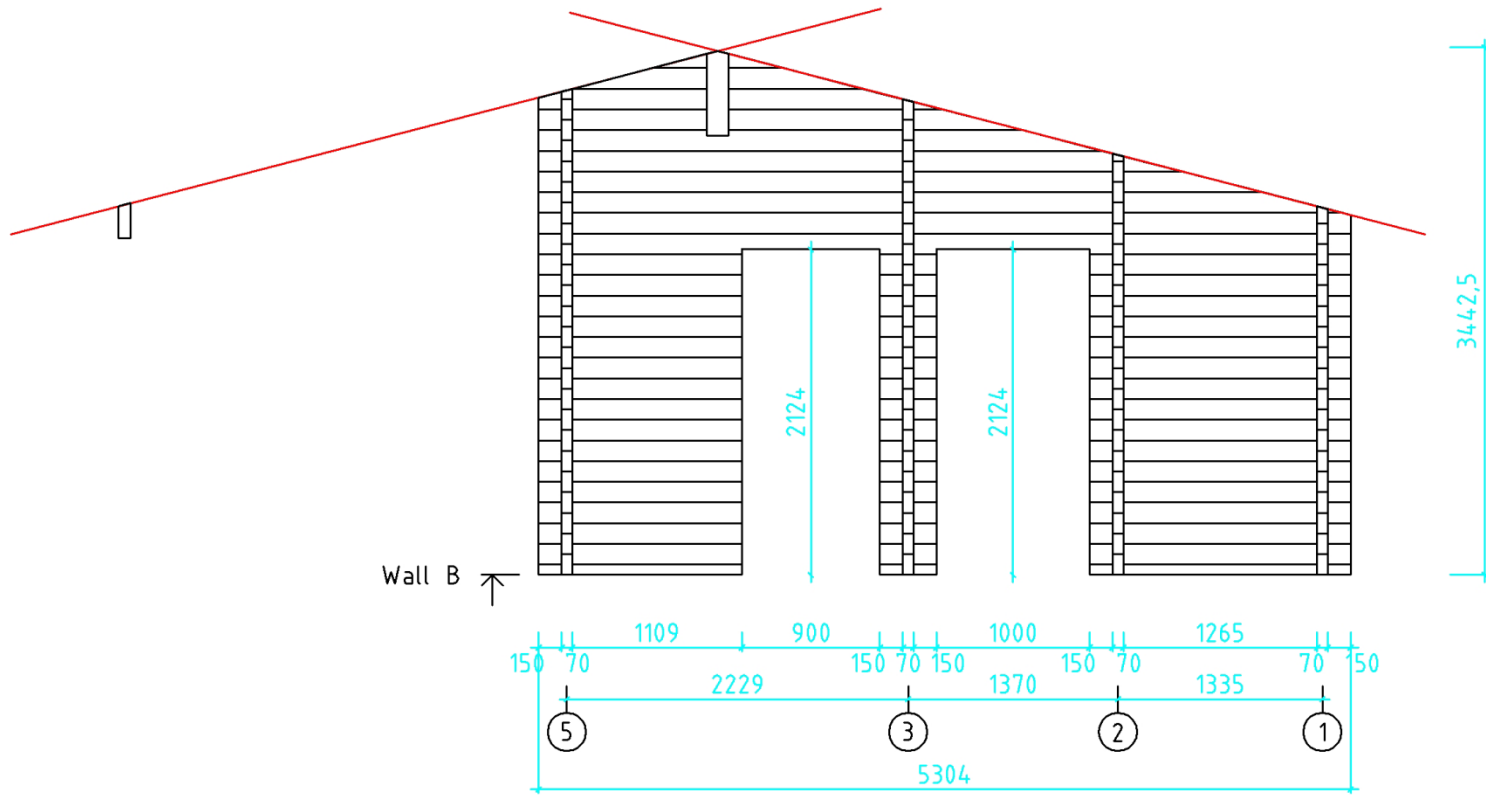

Code	422 Hans Peter Wollesen	Sheet	1
Drawing	Plan view	Scale	1:100
Material	68x130	Date	18.11.2015
Designed by	E.Üksvärav	File	422_RC_Parken.dwg

Code	422 Hans Peter Wollesen	Sheet	2
Drawing	Wall A	Scale	1:100
Material	7.0x13.5	Date	18.11.2015
Designed by	E.Üksvärav	File	422_RC_Parken.dwg

Wall B ↗

Code	422 Hans Peter Wollesen	Sheet	3
Drawing	Wall B	Scale	1:100
Material	7.0x13.5	Date	18.11.2015
Designed by	E.Üksvärav	File	422_RC_Parken.dwg

Code	422 Hans Peter Wollesen	Sheet	4
Drawing	Wall C	Scale	1:100
Material	7.0x13.5	Date	18.11.2015
Designed by	E.Üksvärav	File	422_RC_Parken.dwg

Code	422 Hans Peter Wollesen	Sheet	17
Drawing	Wall 5	Scale	1:100
Material	7.0x13.5	Date	18.11.2015
Designed by	E.Üksvärav	File	422_RC_Parken.dwg

Code	422 Hans Peter Wollesen	Sheet	18
Drawing	Wall 6	Scale	1:100
Material	7.0x13.5	Date	18.11.2015
Designed by	E.Üksvärav	File	422_RC_Parken.dwg

Code	422 Hans Peter Wollesen	Sheet	19
Drawing	Wall 7	Scale	1:100
Material	7.0x13.5	Date	18.11.2015
Designed by	E.Üksvärav	File	422_RC_Parken.dwg