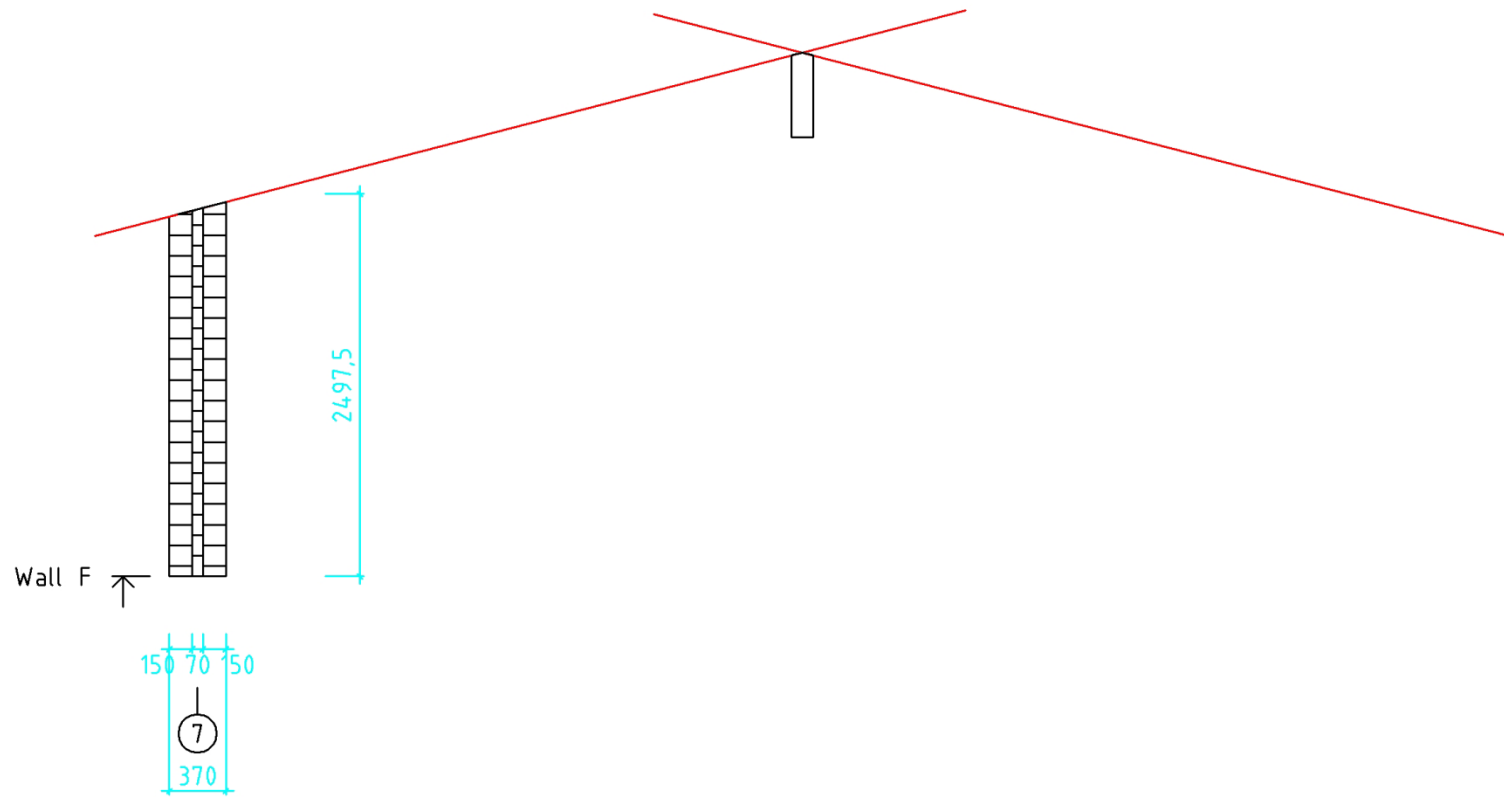

Code	422 Hans Peter Wollesen	Sheet	7
Drawing	Wall F	Scale	1:100
Material	7.0x13.5	Date	18.11.2015
Designed by	E.Üksvärav	File	422_RC_Parken.dwg