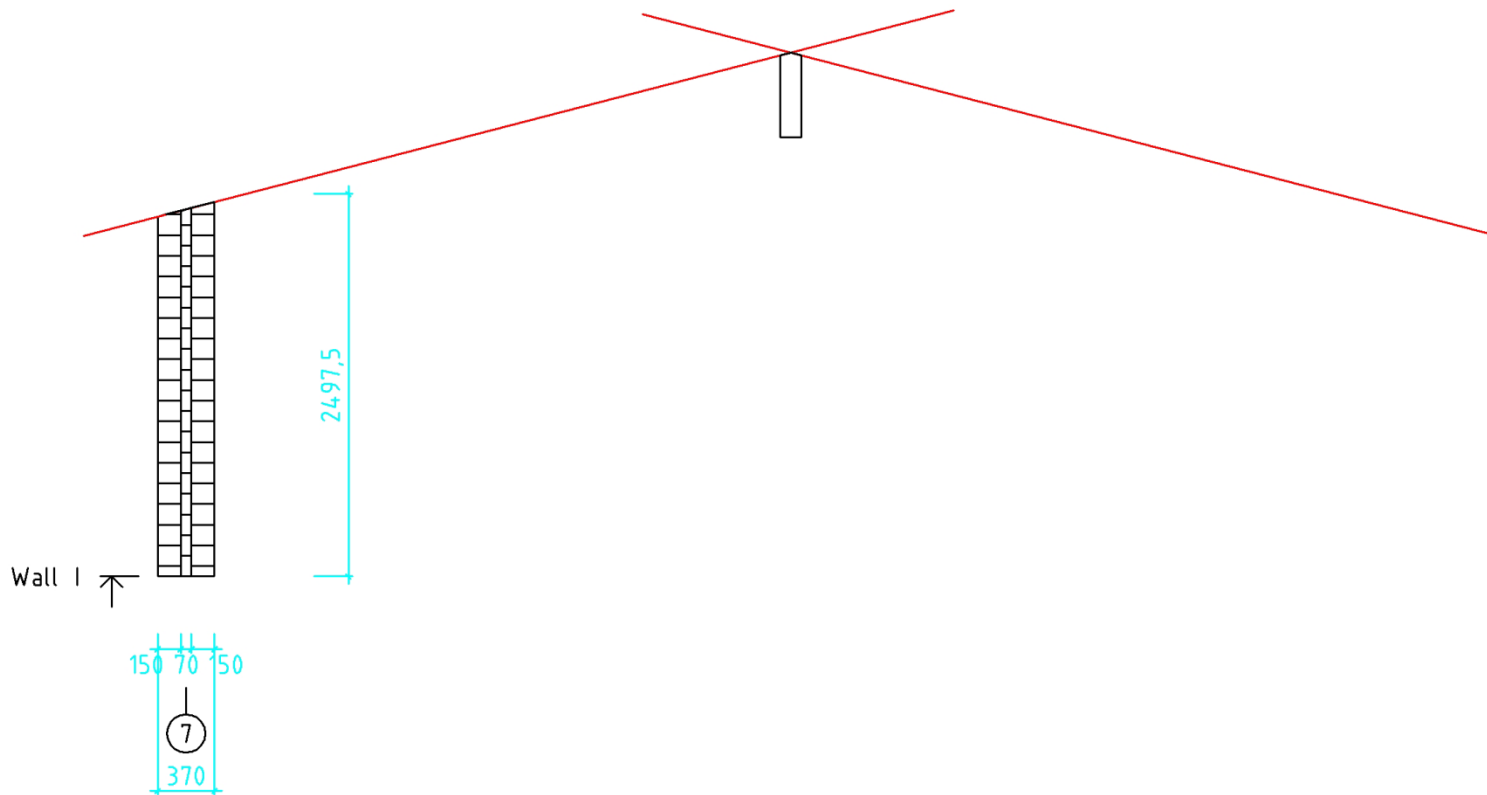

Code	422 Hans Peter Wollesen	Sheet	10
Drawing	Wall I	Scale	1:100
Material	7.0x13.5	Date	18.11.2015
Designed by	E.Üksvärav	File	422_RC_Parken.dwg