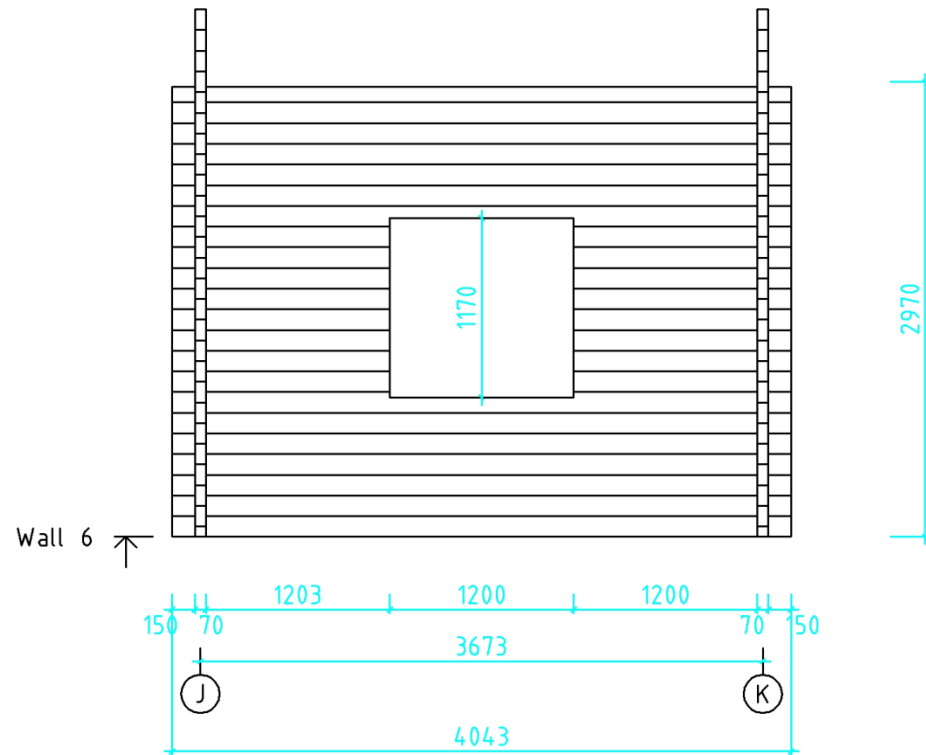

Code	422 Hans Peter Wollesen	Sheet	13
Drawing	Wall 1	Scale	1:100
Material	7.0x13.5	Date	18.11.2015
Designed by	E.Üksvärav	File	422_RC_Parken.dwg

Code	422 Hans Peter Wollesen	Sheet	14
Drawing	Wall 2	Scale	1:100
Material	7.0x13.5	Date	18.11.2015
Designed by	E.Üksvärav	File	422_RC_Parken.dwg

Code	422 Hans Peter Wollesen	Sheet	15
Drawing	Wall 3	Scale	1:100
Material	7.0x13.5	Date	18.11.2015
Designed by	E.Üksvärav	File	422_RC_Parken.dwg

Code	422 Hans Peter Wollesen	Sheet	16
Drawing	Wall 4	Scale	1:100
Material	7.0x13.5	Date	18.11.2015
Designed by	E.Üksvärav	File	422_RC_Parken.dwg

Code	422 Hans Peter Wollesen	Sheet	17
Drawing	Wall 5	Scale	1:100
Material	7.0x13.5	Date	18.11.2015
Designed by	E.Üksvärav	File	422_RC_Parken.dwg

Code	422 Hans Peter Wollesen	Sheet	18
Drawing	Wall 6	Scale	1:100
Material	7.0x13.5	Date	18.11.2015
Designed by	E.Üksvärav	File	422_RC_Parken.dwg

Code	422 Hans Peter Wollesen	Sheet	19
Drawing	Wall 7	Scale	1:100
Material	7.0x13.5	Date	18.11.2015
Designed by	E.Üksvärav	File	422_RC_Parken.dwg