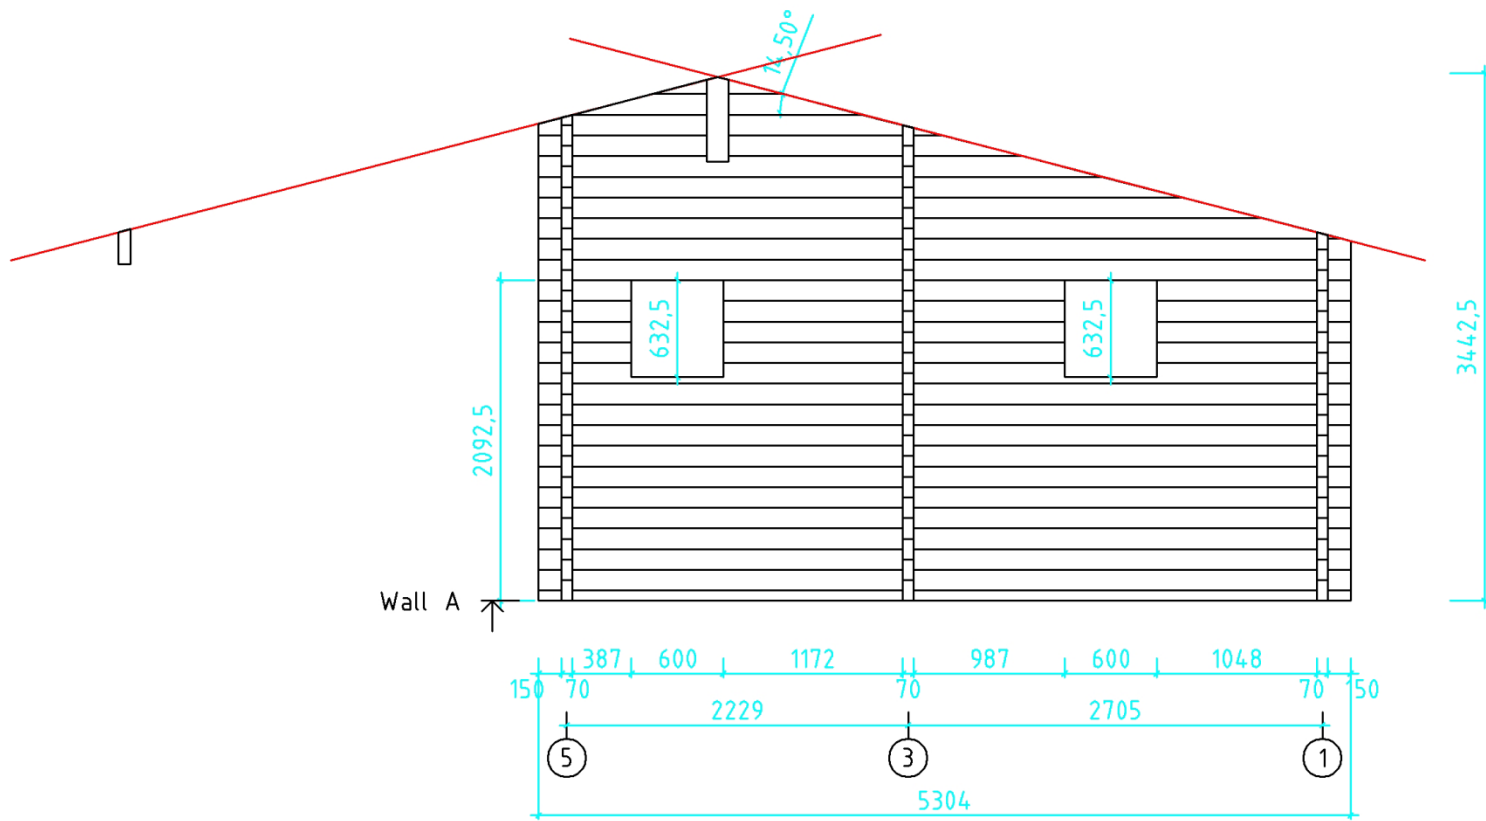

Code	422 Hans Peter Wollesen	Sheet	1
Drawing	Plan view	Scale	1:100
Material	68x130	Date	18.11.2015
Designed by	E.Üksvärav	File	422_RC_Parken.dwg

Code	422 Hans Peter Wollesen	Sheet	2
Drawing	Wall A	Scale	1:100
Material	7.0x13.5	Date	18.11.2015
Designed by	E.Üksvärav	File	422_RC_Parken.dwg

Wall B ↗

Code	422 Hans Peter Wollesen	Sheet	3
Drawing	Wall B	Scale	1:100
Material	7.0x13.5	Date	18.11.2015
Designed by	E.Üksvärav	File	422_RC_Parken.dwg

Code	422 Hans Peter Wollesen	Sheet	4
Drawing	Wall C	Scale	1:100
Material	7.0x13.5	Date	18.11.2015
Designed by	E.Üksvärav	File	422_RC_Parken.dwg

Code	422 Hans Peter Wollesen	Sheet	17
Drawing	Wall 5	Scale	1:100
Material	7.0x13.5	Date	18.11.2015
Designed by	E.Üksvärav	File	422_RC_Parken.dwg

Code	422 Hans Peter Wollesen	Sheet	18
Drawing	Wall 6	Scale	1:100
Material	7.0x13.5	Date	18.11.2015
Designed by	E.Üksvärav	File	422_RC_Parken.dwg

Code	422 Hans Peter Wollesen	Sheet	19
Drawing	Wall 7	Scale	1:100
Material	7.0x13.5	Date	18.11.2015
Designed by	E.Üksvärav	File	422_RC_Parken.dwg