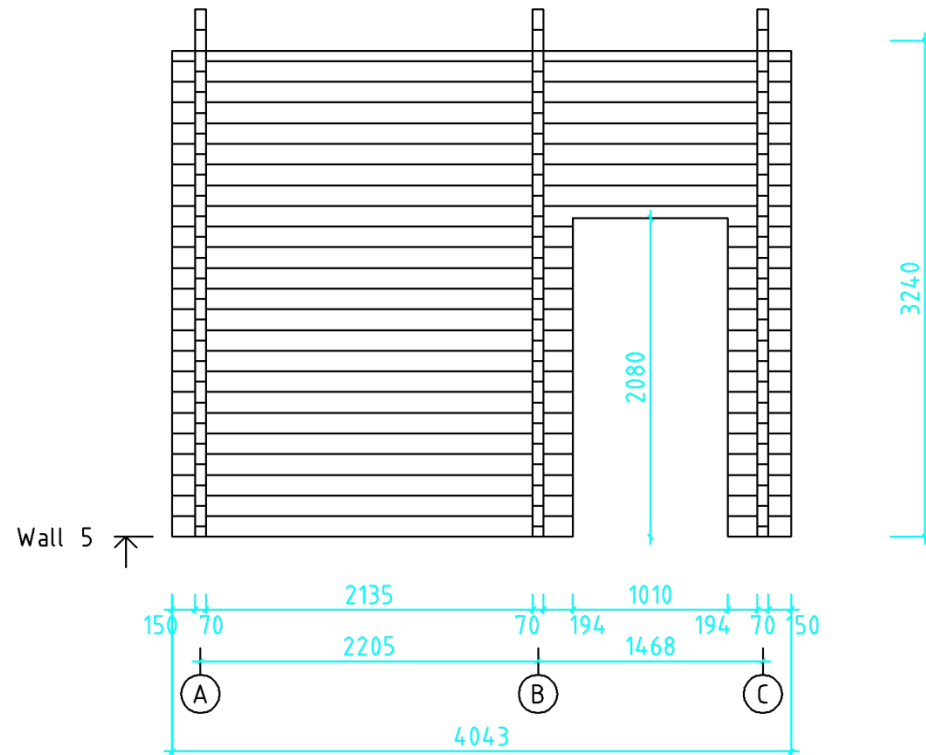

Code	422 Hans Peter Wollesen	Sheet	13
Drawing	Wall 1	Scale	1:100
Material	7.0x13.5	Date	18.11.2015
Designed by	E.Üksvärav	File	422_RC_Parken.dwg

Code	422 Hans Peter Wollesen	Sheet	14
Drawing	Wall 2	Scale	1:100
Material	7.0x13.5	Date	18.11.2015
Designed by	E.Üksvärav	File	422_RC_Parken.dwg

Code	422 Hans Peter Wollesen	Sheet	15
Drawing	Wall 3	Scale	1:100
Material	7.0x13.5	Date	18.11.2015
Designed by	E.Üksvärav	File	422_RC_Parken.dwg

Code	422 Hans Peter Wollesen	Sheet	16
Drawing	Wall 4	Scale	1:100
Material	7.0x13.5	Date	18.11.2015
Designed by	E.Üksvärav	File	422_RC_Parken.dwg

Code	422 Hans Peter Wollesen	Sheet	17
Drawing	Wall 5	Scale	1:100
Material	7.0x13.5	Date	18.11.2015
Designed by	E.Üksvärav	File	422_RC_Parken.dwg

Code	422 Hans Peter Wollesen	Sheet	18
Drawing	Wall 6	Scale	1:100
Material	7.0x13.5	Date	18.11.2015
Designed by	E.Üksvärav	File	422_RC_Parken.dwg

Code	422 Hans Peter Wollesen	Sheet	19
Drawing	Wall 7	Scale	1:100
Material	7.0x13.5	Date	18.11.2015
Designed by	E.Üksvärav	File	422_RC_Parken.dwg