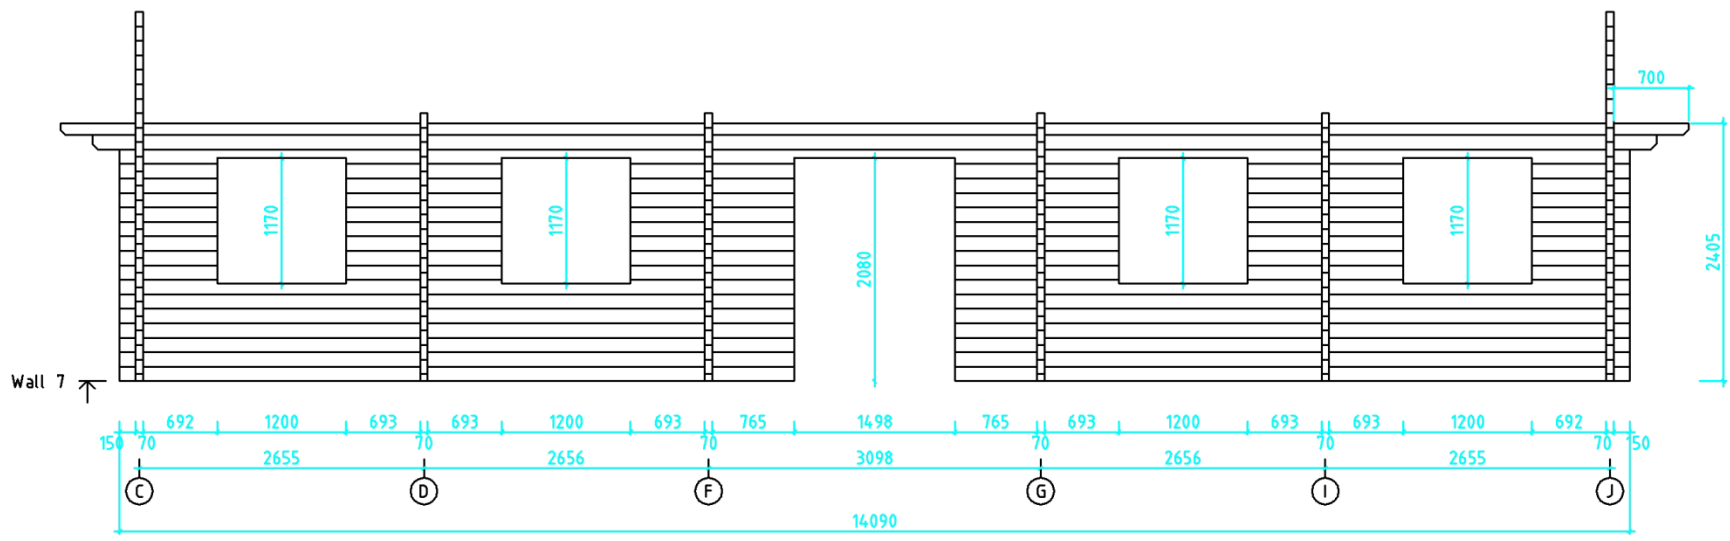

Code	422 Hans Peter Wollesen	Sheet	15
Drawing	Wall 3	Scale	1:100
Material	7.0x13.5	Date	18.11.2015
Designed by	E.Üksvärav	File	422_RC_Parken.dwg

Code	422 Hans Peter Wollesen	Sheet	16
Drawing	Wall 4	Scale	1:100
Material	7.0x13.5	Date	18.11.2015
Designed by	E.Üksvärav	File	422_RC_Parken.dwg

Code	422 Hans Peter Wollesen	Sheet	17
Drawing	Wall 5	Scale	1:100
Material	7.0x13.5	Date	18.11.2015
Designed by	E.Üksvärav	File	422_RC_Parken.dwg

Code	422 Hans Peter Wollesen	Sheet	18
Drawing	Wall 6	Scale	1:100
Material	7.0x13.5	Date	18.11.2015
Designed by	E.Üksvärav	File	422_RC_Parken.dwg

Code	422 Hans Peter Wollesen	Sheet	19
Drawing	Wall 7	Scale	1:100
Material	7.0x13.5	Date	18.11.2015
Designed by	E.Üksvärav	File	422_RC_Parken.dwg