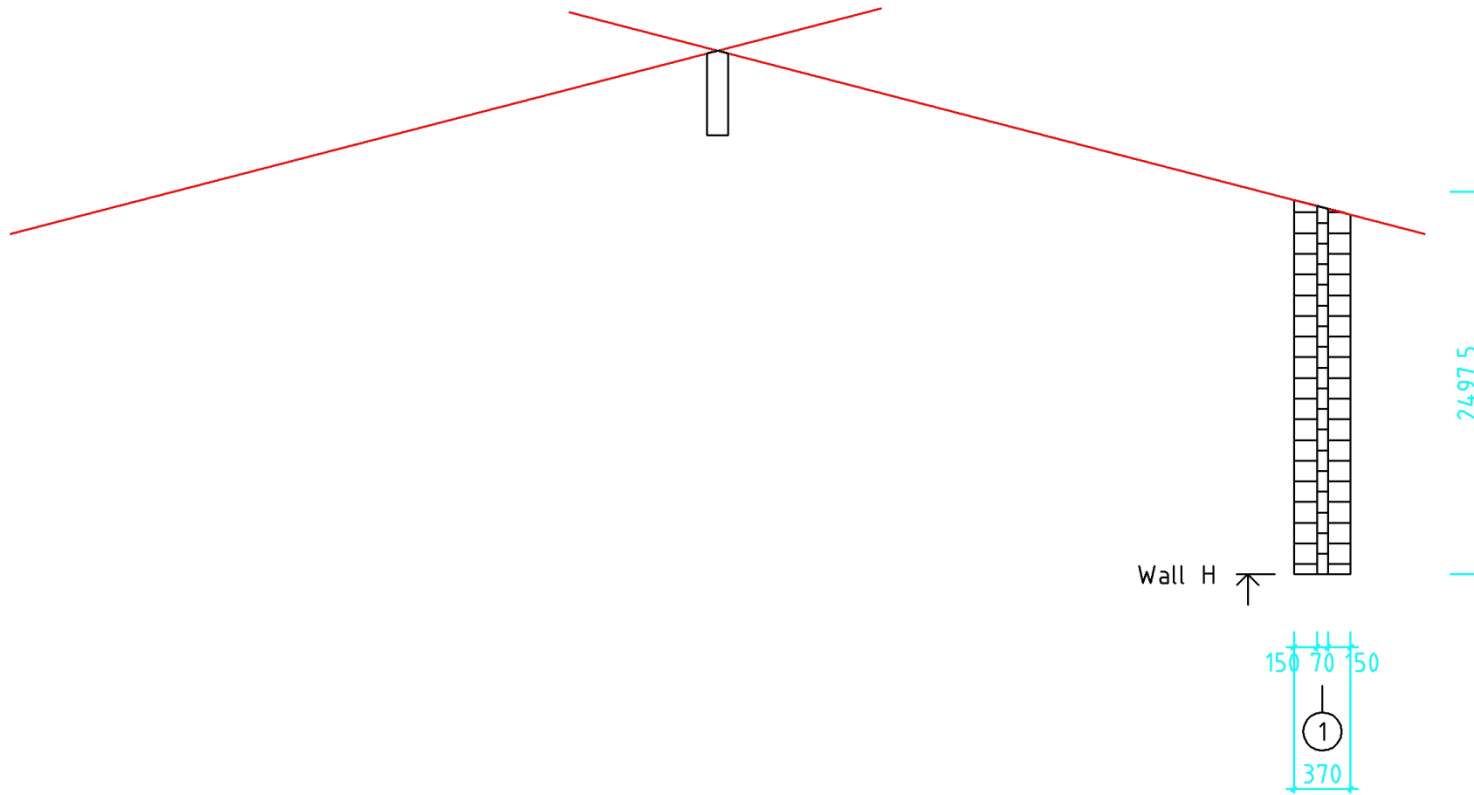

Code	422 Hans Peter Wollesen	Sheet	9
Drawing	Wall H	Scale	1:100
Material	7.0x13.5	Date	18.11.2015
Designed by	E.Üksvärav	File	422_RC_Parken.dwg