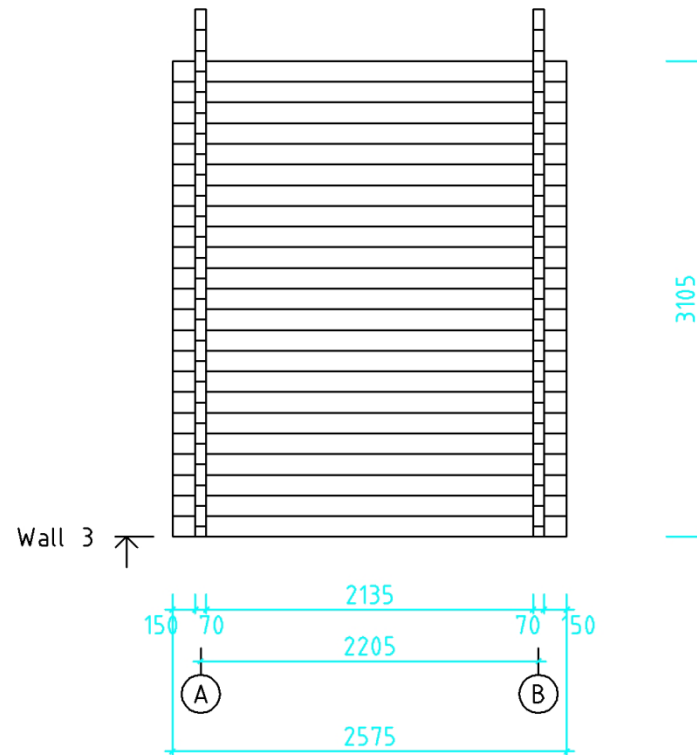

Code	422 Hans Peter Wollesen	Sheet	15
Drawing	Wall 3	Scale	1:100
Material	7.0x13.5	Date	18.11.2015
Designed by	E.Üksvärav	File	422_RC_Parken.dwg