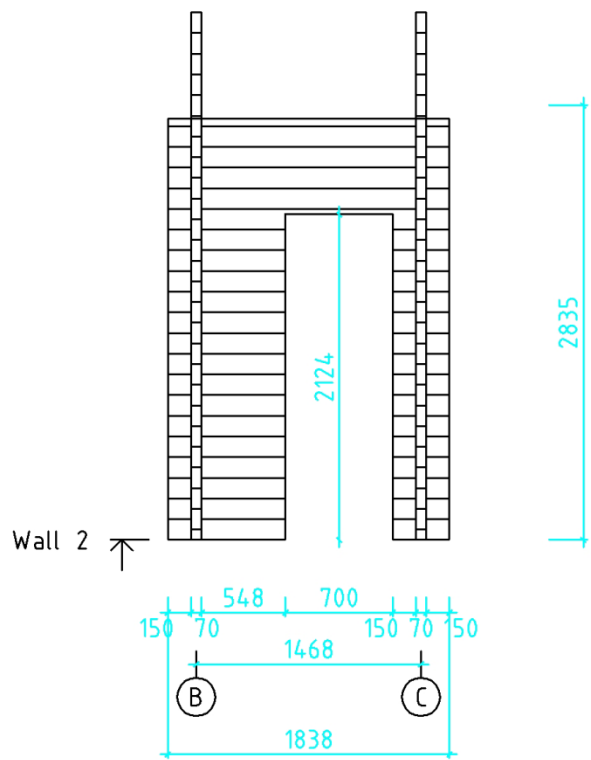

Code	422 Hans Peter Wollesen	Sheet	14
Drawing	Wall 2	Scale	1:100
Material	7.0x13.5	Date	18.11.2015
Designed by	E.Üksvärav	File	422_RC_Parken.dwg