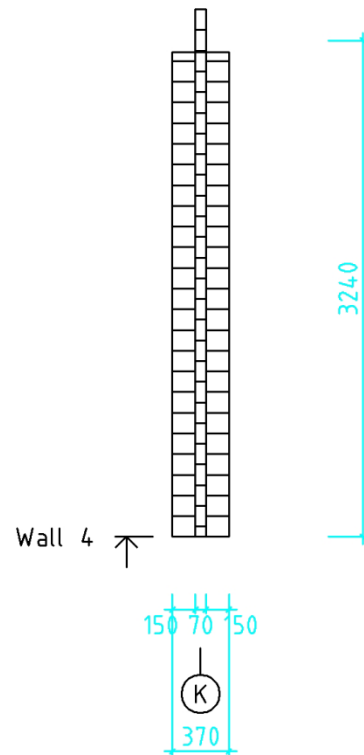

Code	422 Hans Peter Wollesen	Sheet	16
Drawing	Wall 4	Scale	1:100
Material	7.0x13.5	Date	18.11.2015
Designed by	E.Üksvärav	File	422_RC_Parken.dwg